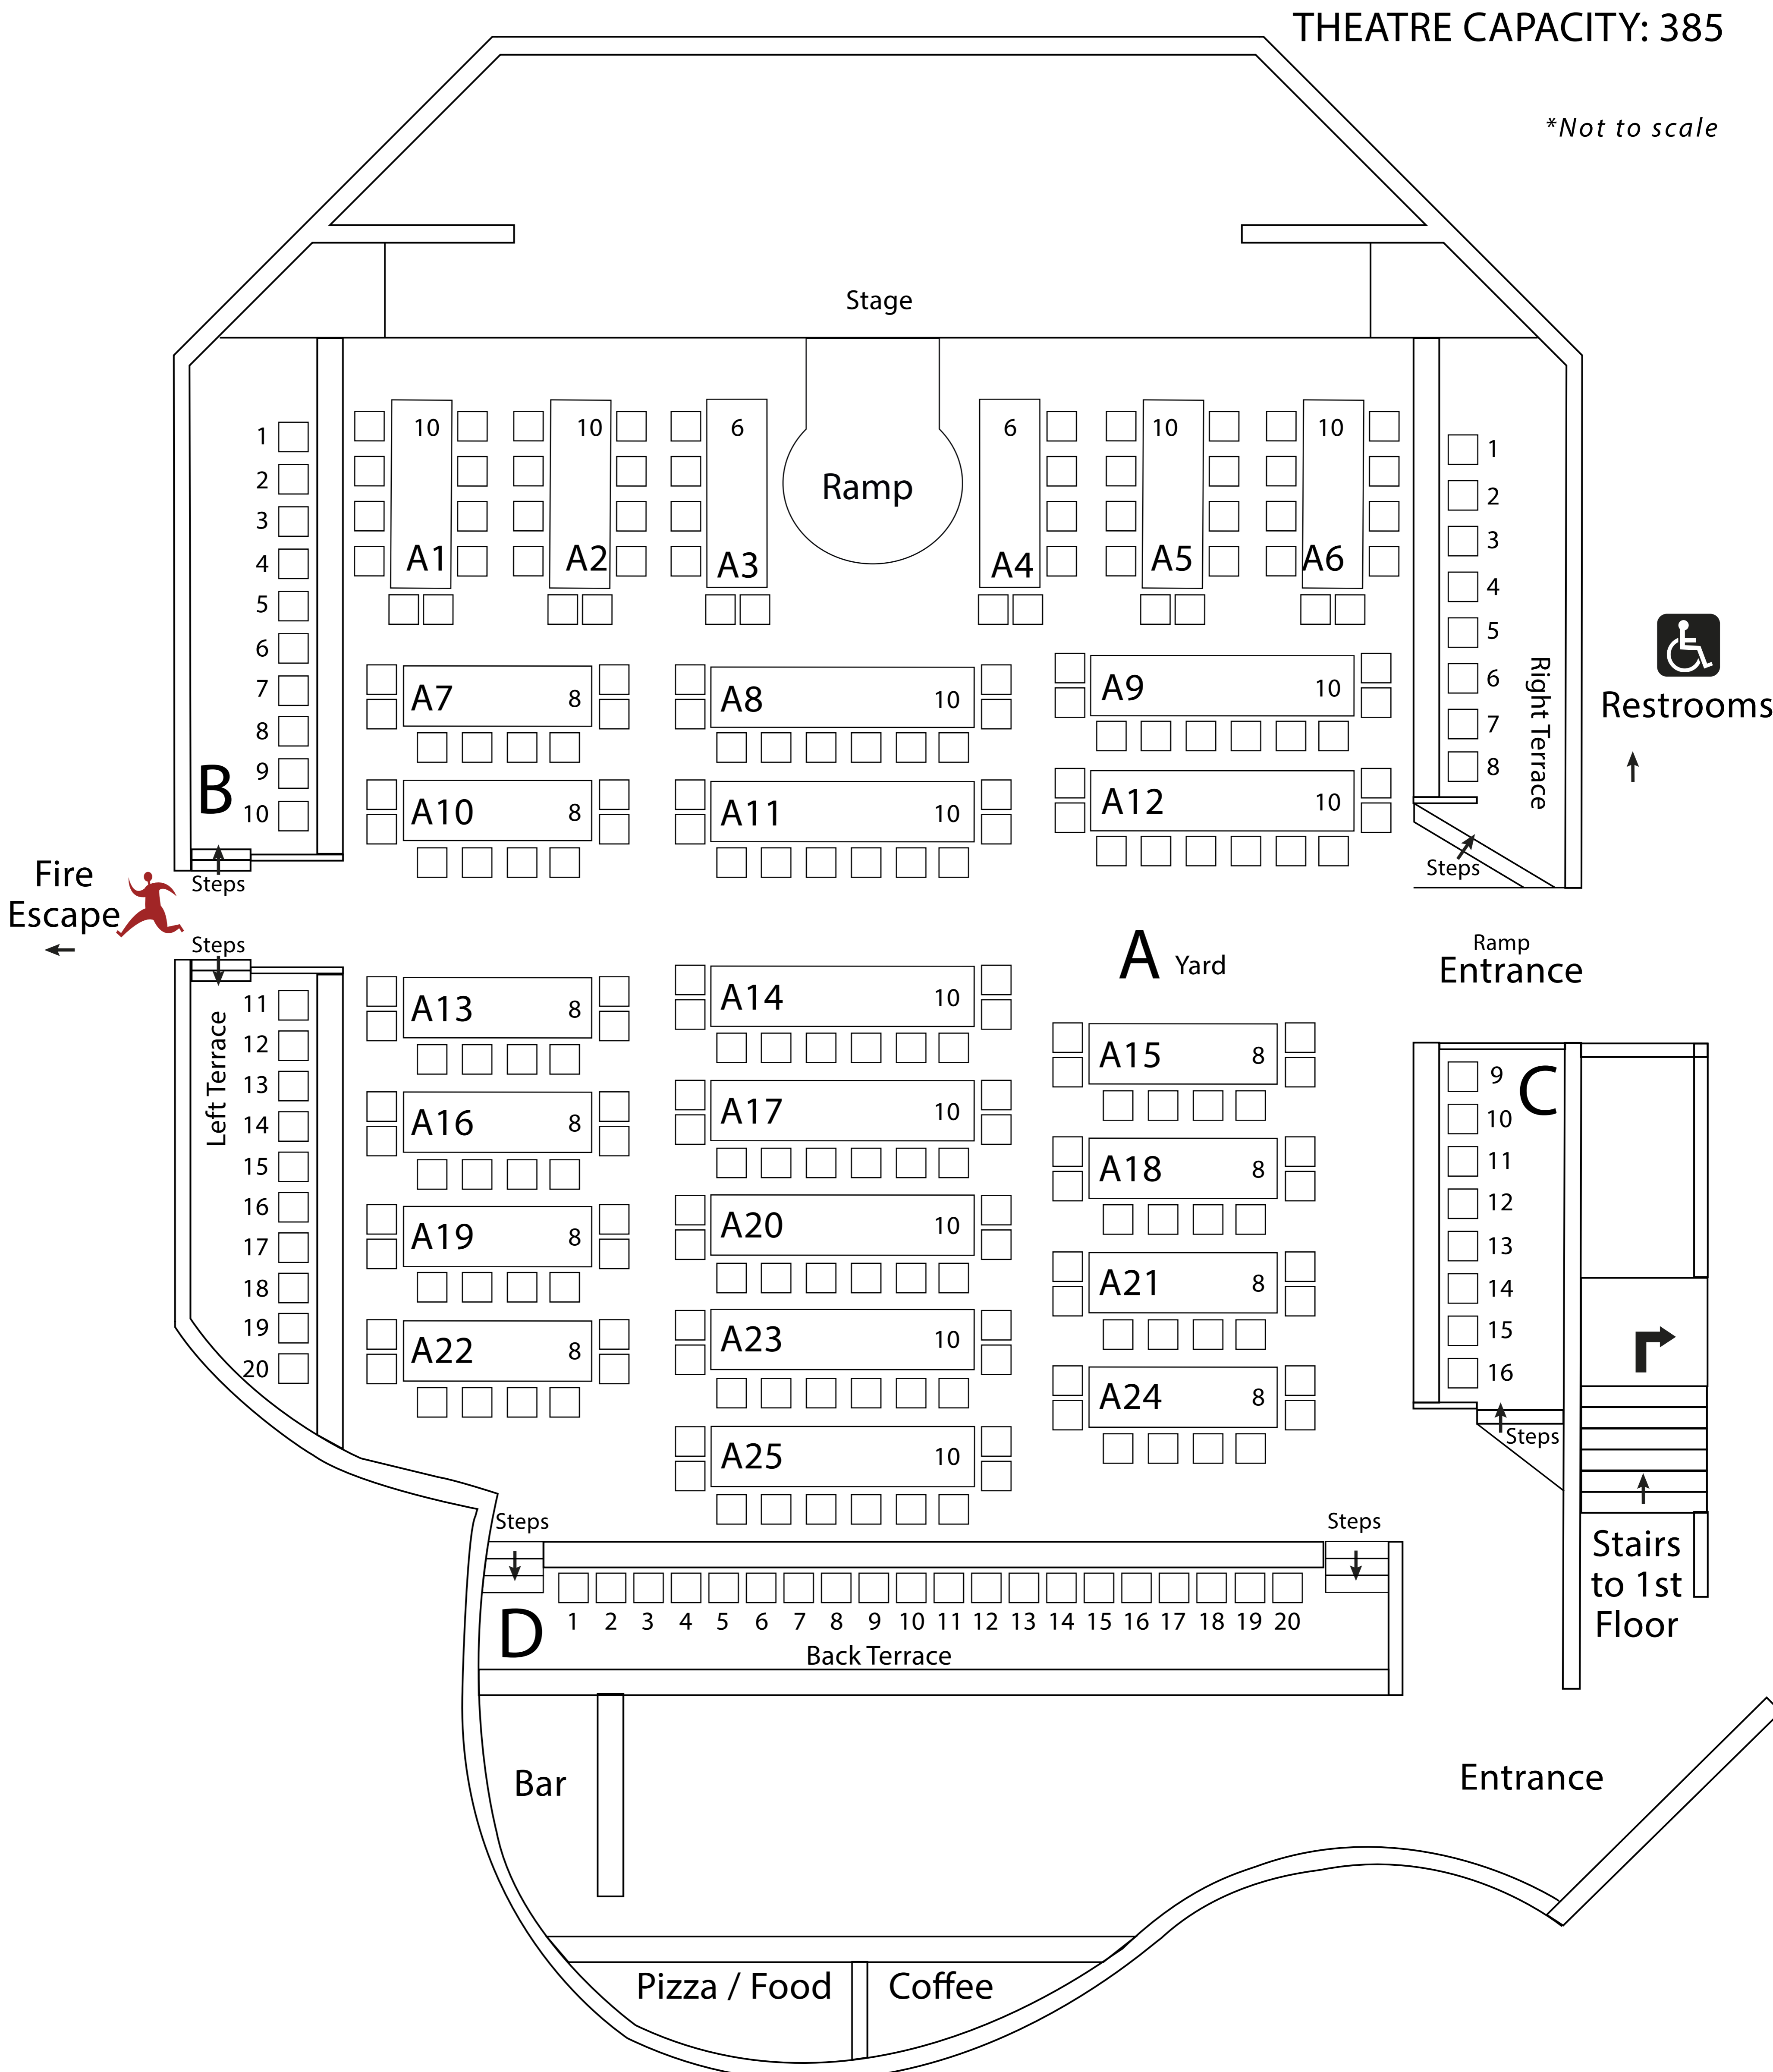

GROUND LEVEL

CAPACITY: 278

THEATRE CAPACITY: 385

**Not to scale*

GALLERY LEVEL (1ST FLOOR)

CAPACITY: 107

THEATRE CAPACITY: 385

**Not to scale*