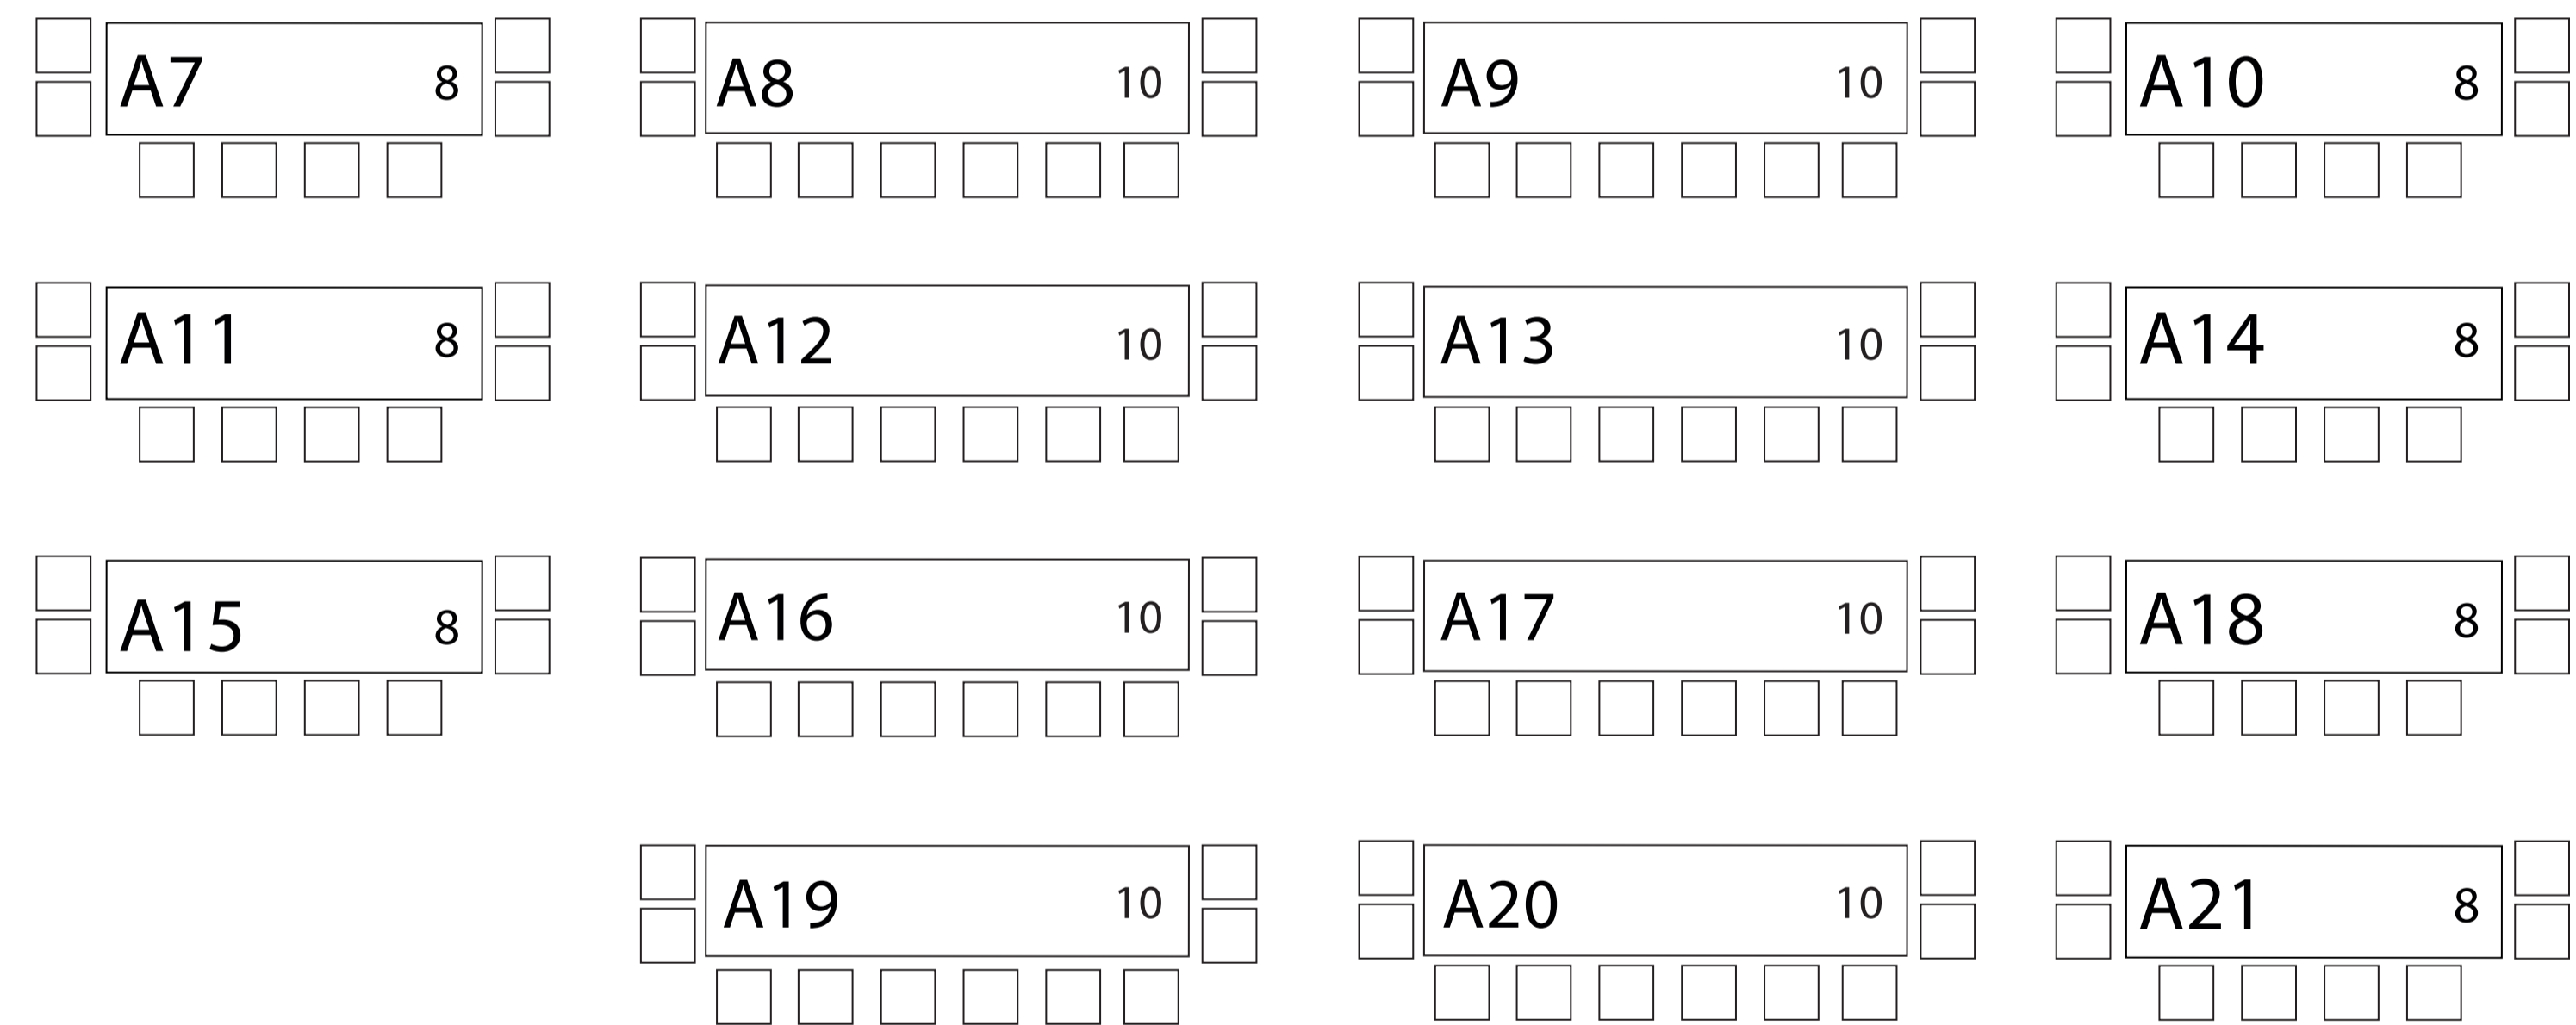

GROUND LEVEL

CAPACITY: 264

THEATRE CAPACITY: 386

Stage

Ramp

A Yard

B

Raised Left Terrace

- 1
- 2
- 3
- 4
- 5
- 6
- 7
- 8
- 9
- 10

E Raised Right Terrace

- 1
- 2
- 3
- 4
- 5
- 6
- 7
- 8
- 9
- 10
- 11
- 12
- 13

Theatre Entrance

C Raised Back Terrace

D Raised Back Terrace

- 1 2 3 4 5 6 7 8 9 10 11 12 13 14 15 16 17 18 19 20 21 22 23 24 25 26 27 28 29 30 31 32 33 34 35

THE **BARNYARD**
THEATRE

MENLYN

GALLERY LEVEL

CAPACITY: 122

THEATRE CAPACITY: 386

Stage

G

- 1
- 2
- 3
- 4
- 5
- 6
- 7

G

- 1
- 2
- 3
- 4
- 5

- 37
- 36
- 35
- 34
- 33
- 32
- 31
- 30
- 29
- 28
- 27
- 26
- 25
- 24
- 23
- 22
- 21

Gallery Entrance

H

- 6
- 7
- 8
- 9
- 10

- 11
- 12
- 13
- 14
- 15
- 16
- 17
- 18
- 19
- 20
- 21
- 22
- 23
- 24
- 25
- 26
- 27
- 28