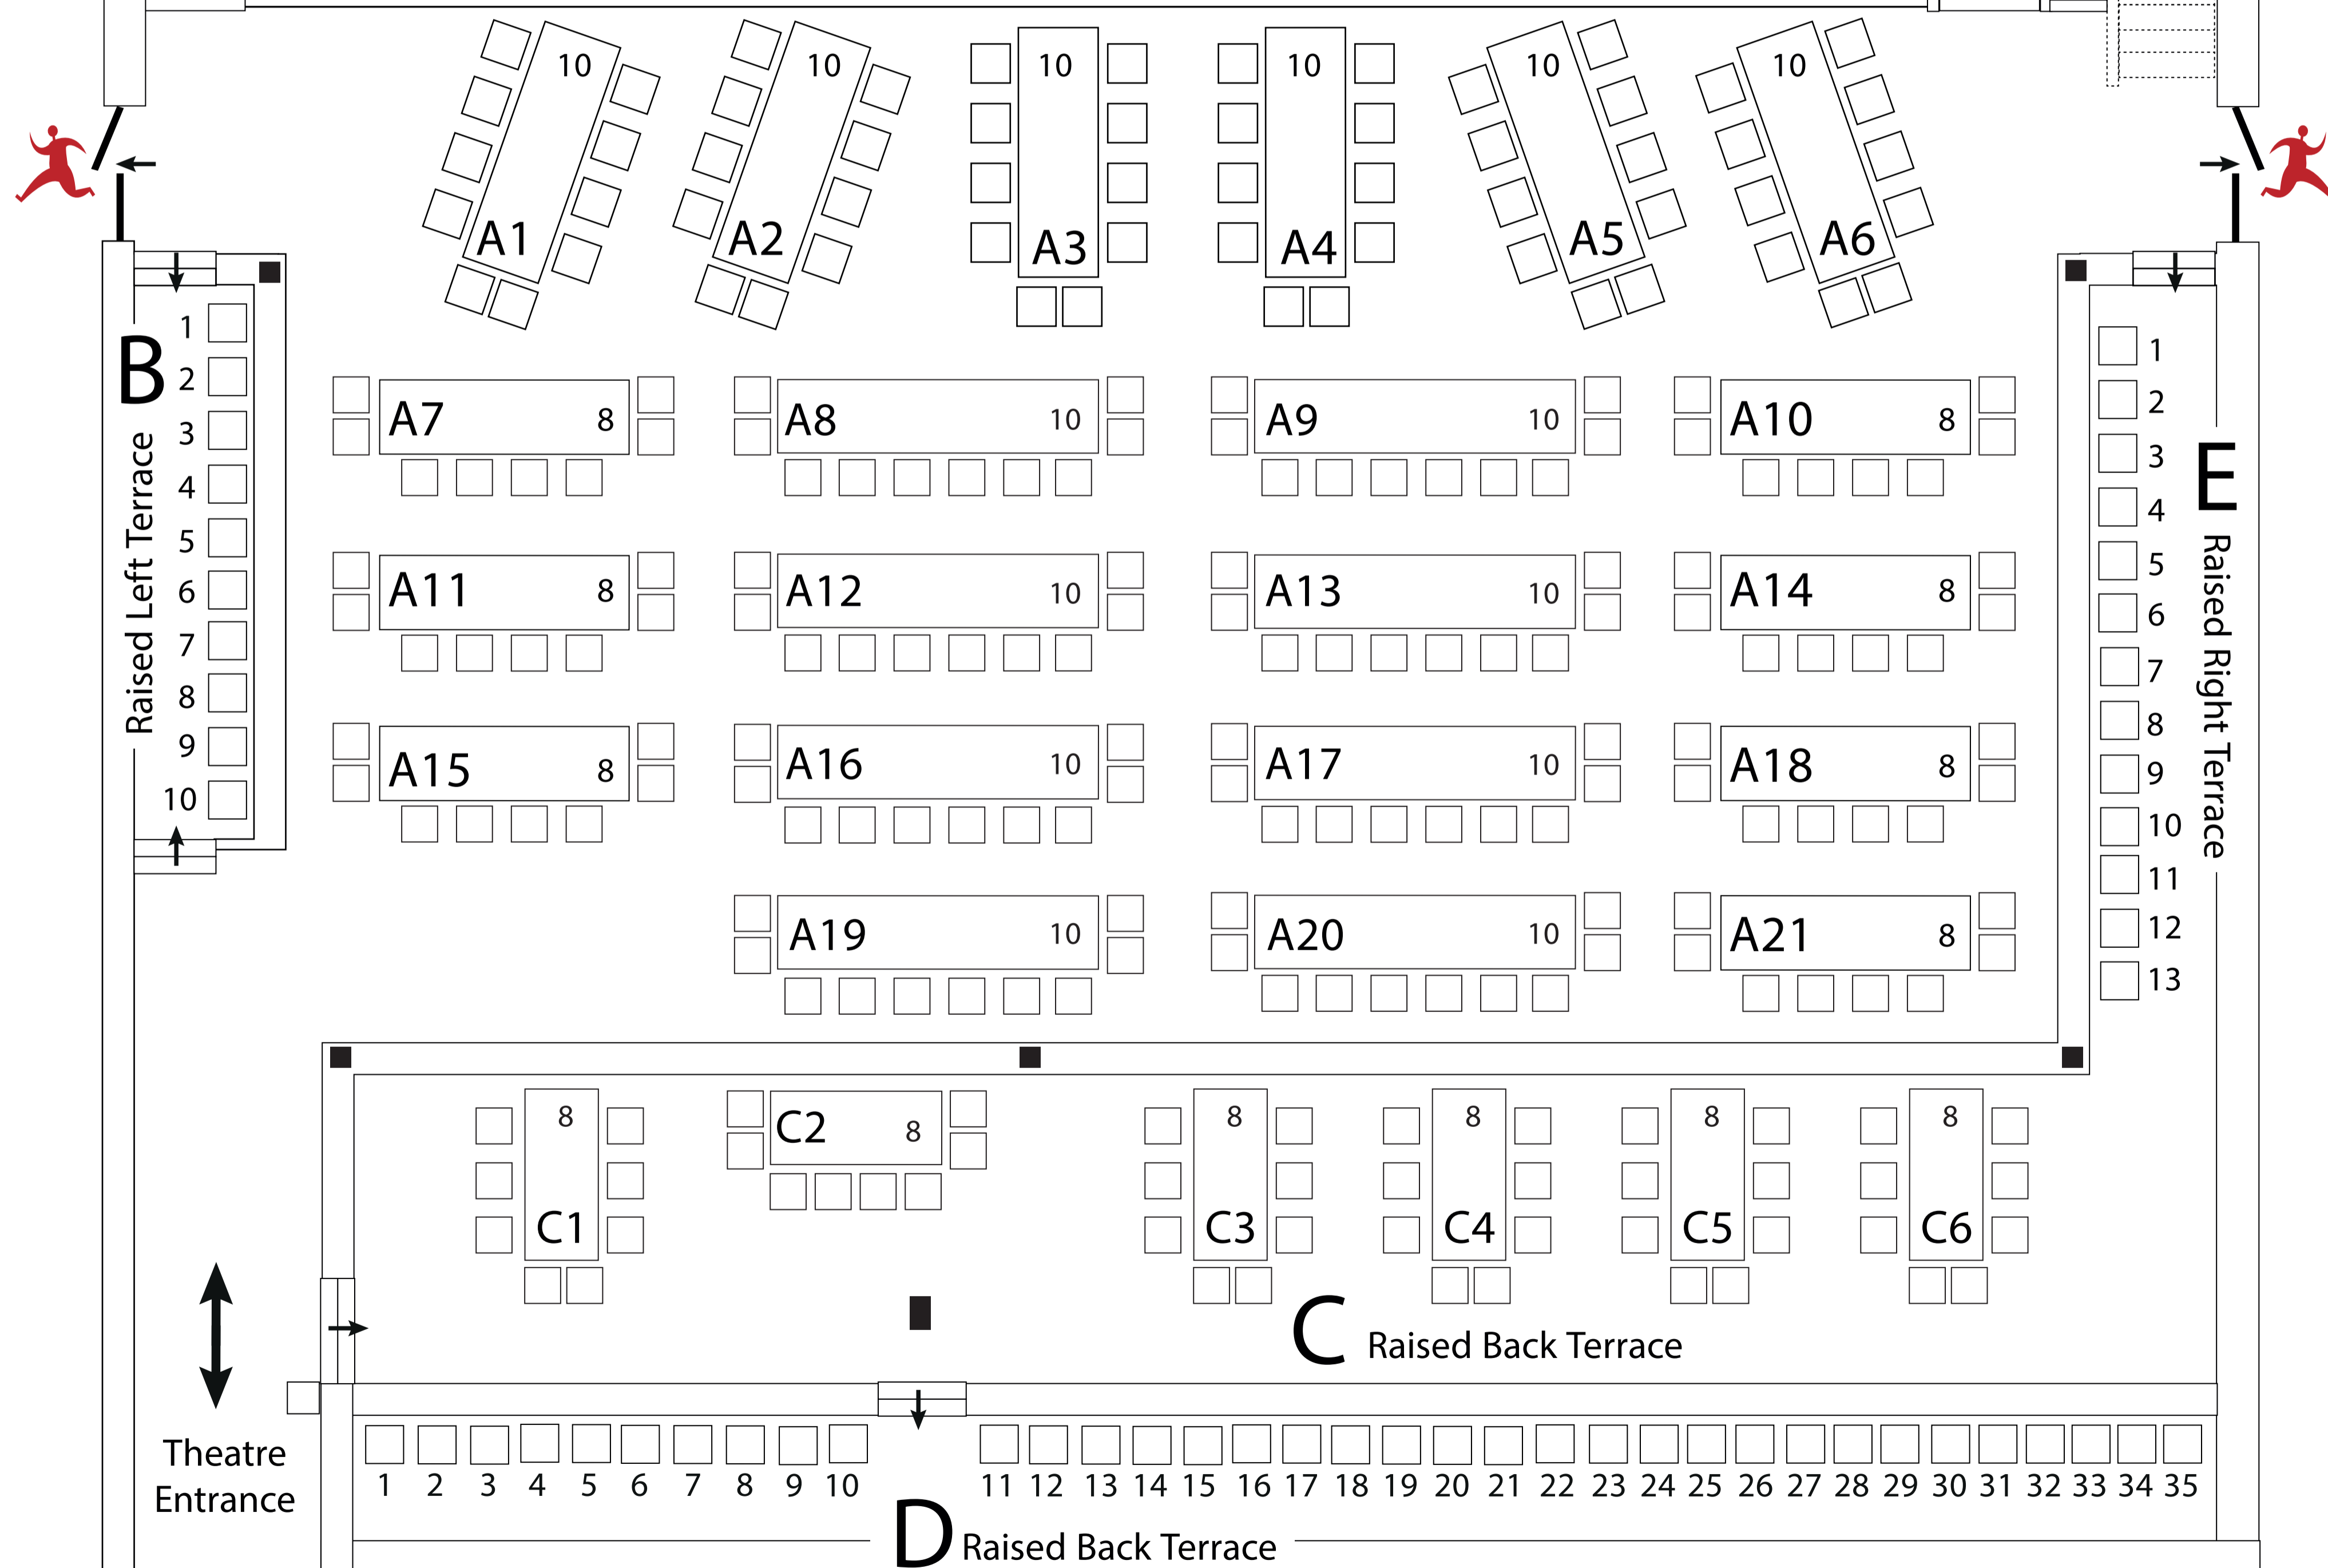

MENLYN
THE BARNYARD
 THEATRE

GROUND LEVEL

CAPACITY: 302

THEATRE CAPACITY: 424

Stage

THE **BARNYARD**
THEATRE

MENLYN

GALLERY LEVEL

CAPACITY: 122

THEATRE CAPACITY: 424

Stage

G

- 1
- 2
- 3
- 4
- 5
- 6
- 7

- 58
- 57
- 56
- 55
- 54
- 53
- 52

G

- 8
- 9
- 10
- 11
- 12
- 13
- 14
- 15
- 16
- 17

G

- 51
- 50
- 49
- 48
- 47
- 46
- 45
- 44
- 43
- 42

- 18 19 20 21 22 23 24 25 26 27 28 29 30 31 32 33 34 35 36 37 38 39 40 41

G

- 1
- 2
- 3
- 4
- 5

- 37
- 36
- 35
- 34
- 33
- 32
- 31
- 30
- 29

H

- 6
- 7
- 8
- 9
- 10

Gallery Entrance