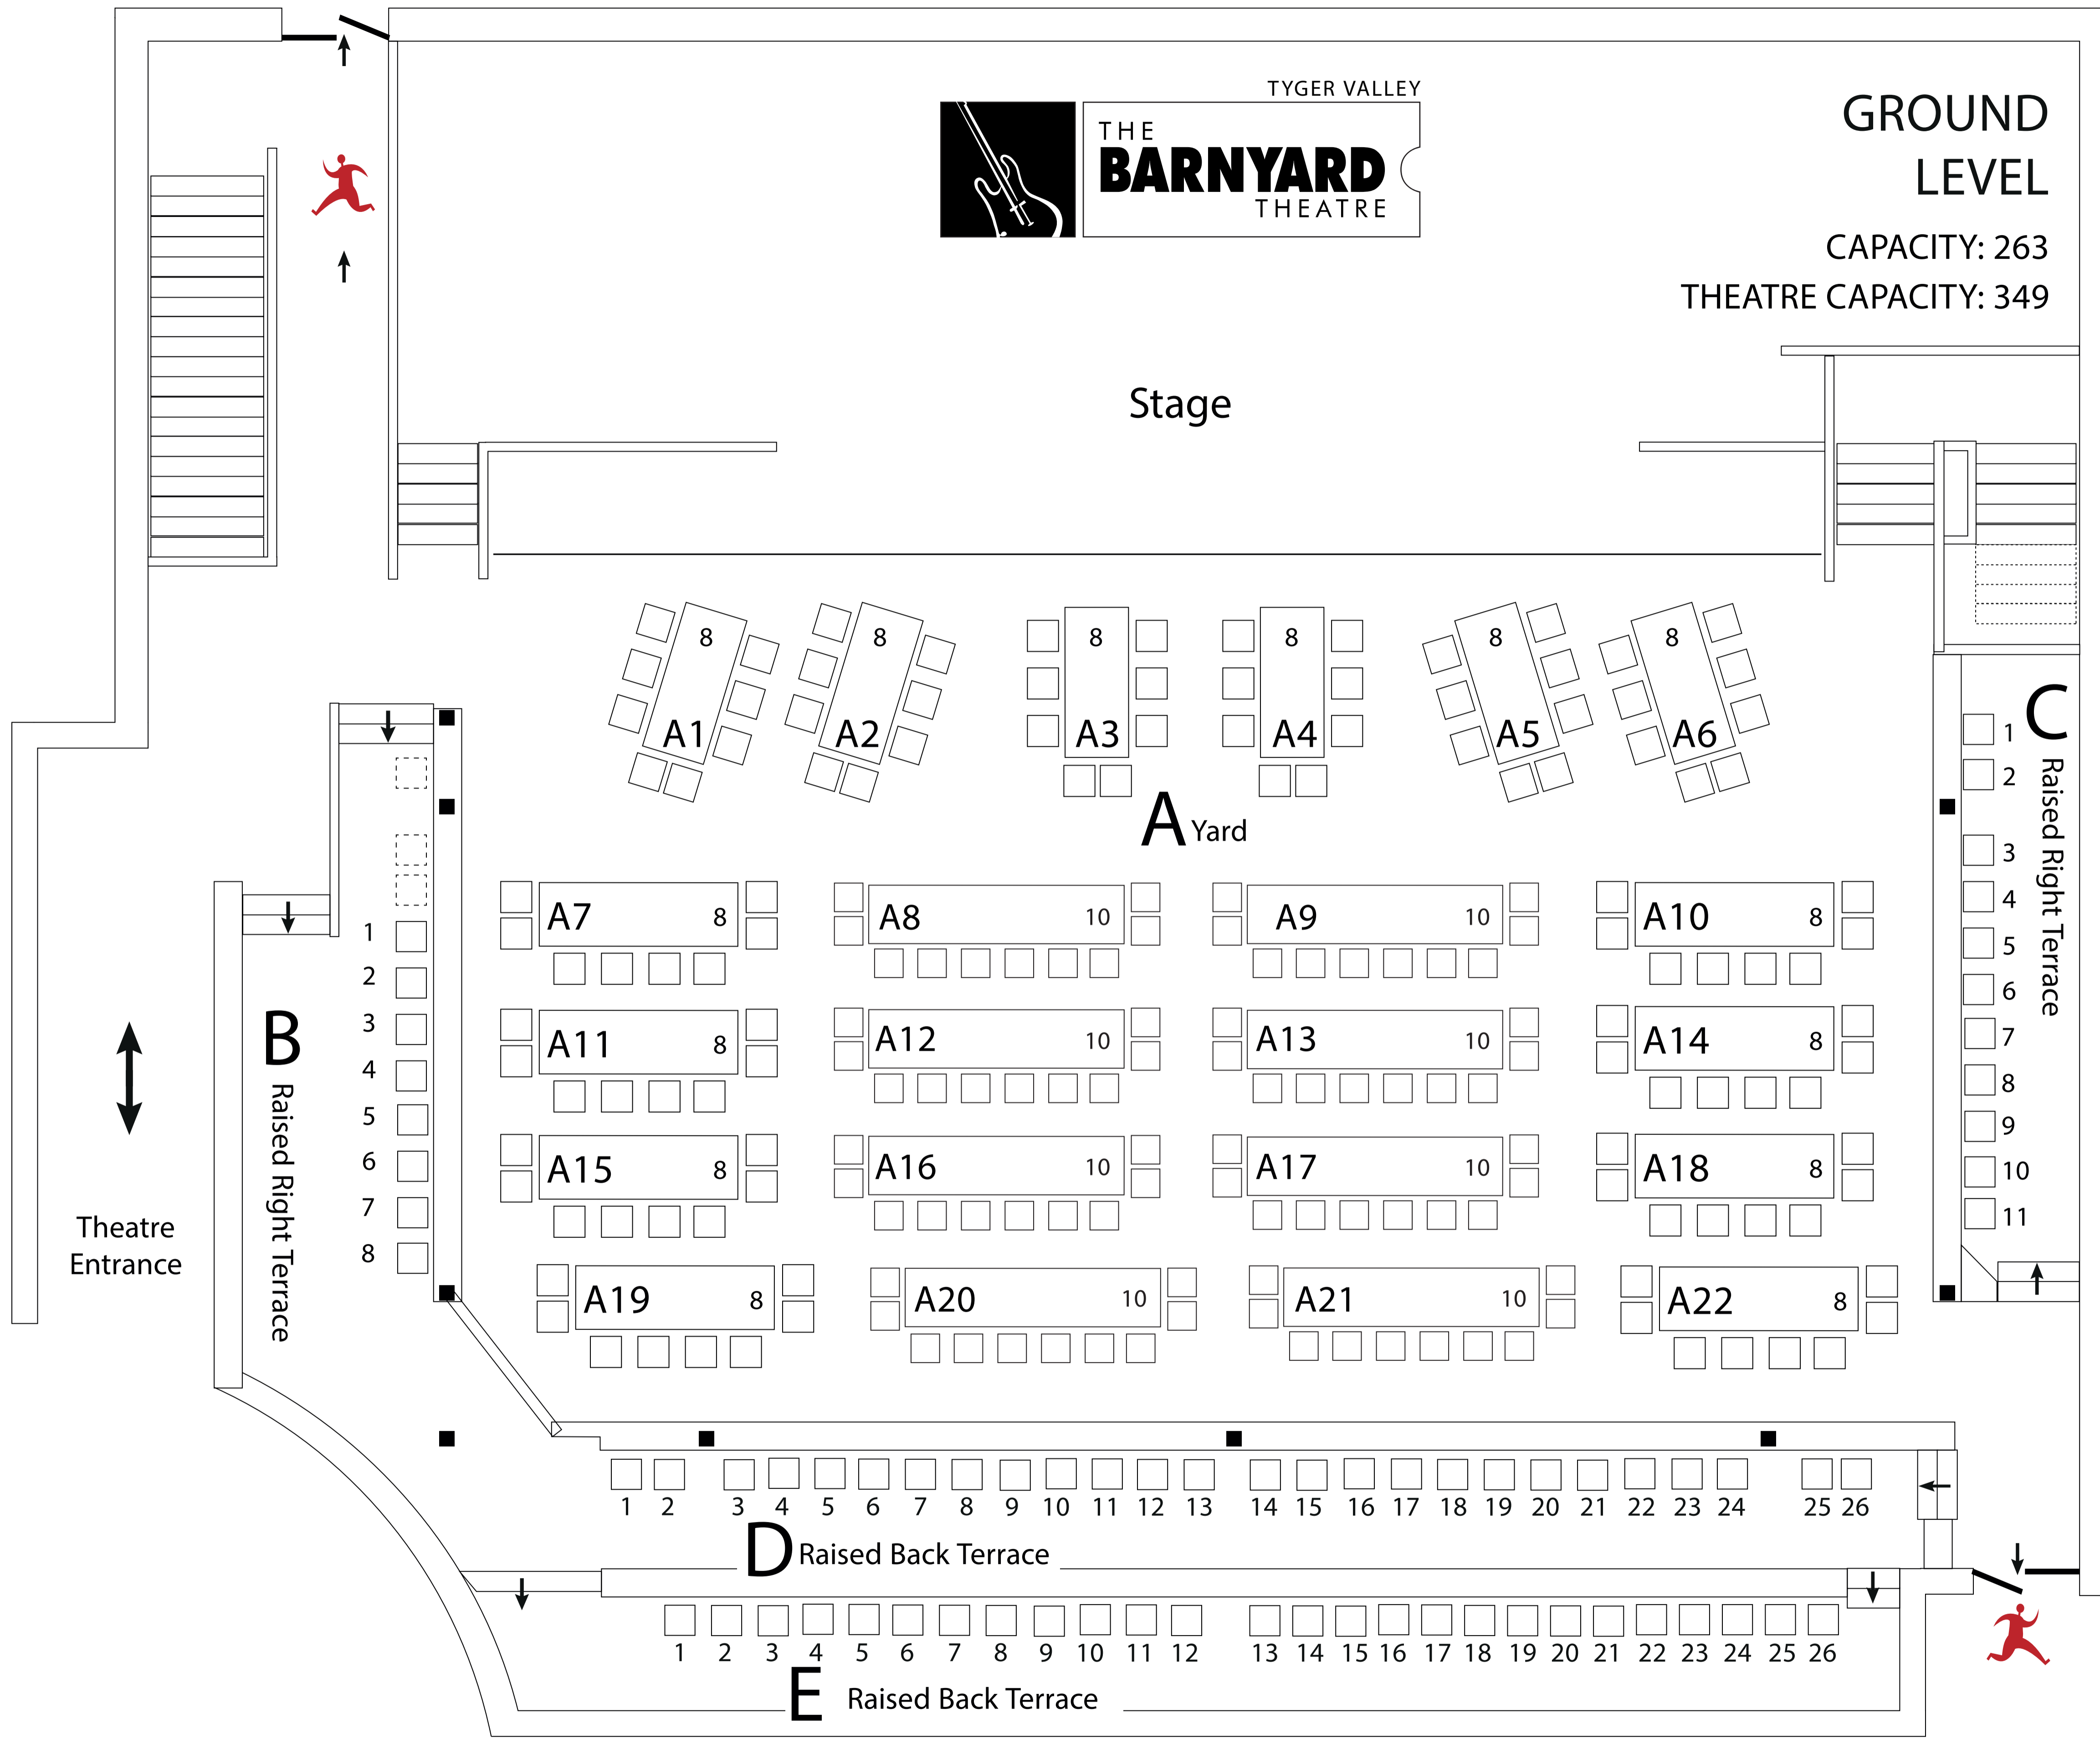

GROUND LEVEL

CAPACITY: 263  
THEATRE CAPACITY: 349

Stage

Theatre Entrance

**B** Raised Right Terrace

**C** Raised Right Terrace

**D** Raised Back Terrace

**E** Raised Back Terrace

A1 8 A2 8 A3 8 A4 8 A5 8 A6 8

A7 8 A8 10 A9 10 A10 8

A11 8 A12 10 A13 10 A14 8

A15 8 A16 10 A17 10 A18 8

A19 8 A20 10 A21 10 A22 8

1  
2  
3  
4  
5  
6  
7  
8

1  
2  
3  
4  
5  
6  
7  
8  
9  
10  
11

1 2 3 4 5 6 7 8 9 10 11 12 13 14 15 16 17 18 19 20 21 22 23 24 25 26

1 2 3 4 5 6 7 8 9 10 11 12 13 14 15 16 17 18 19 20 21 22 23 24 25 26